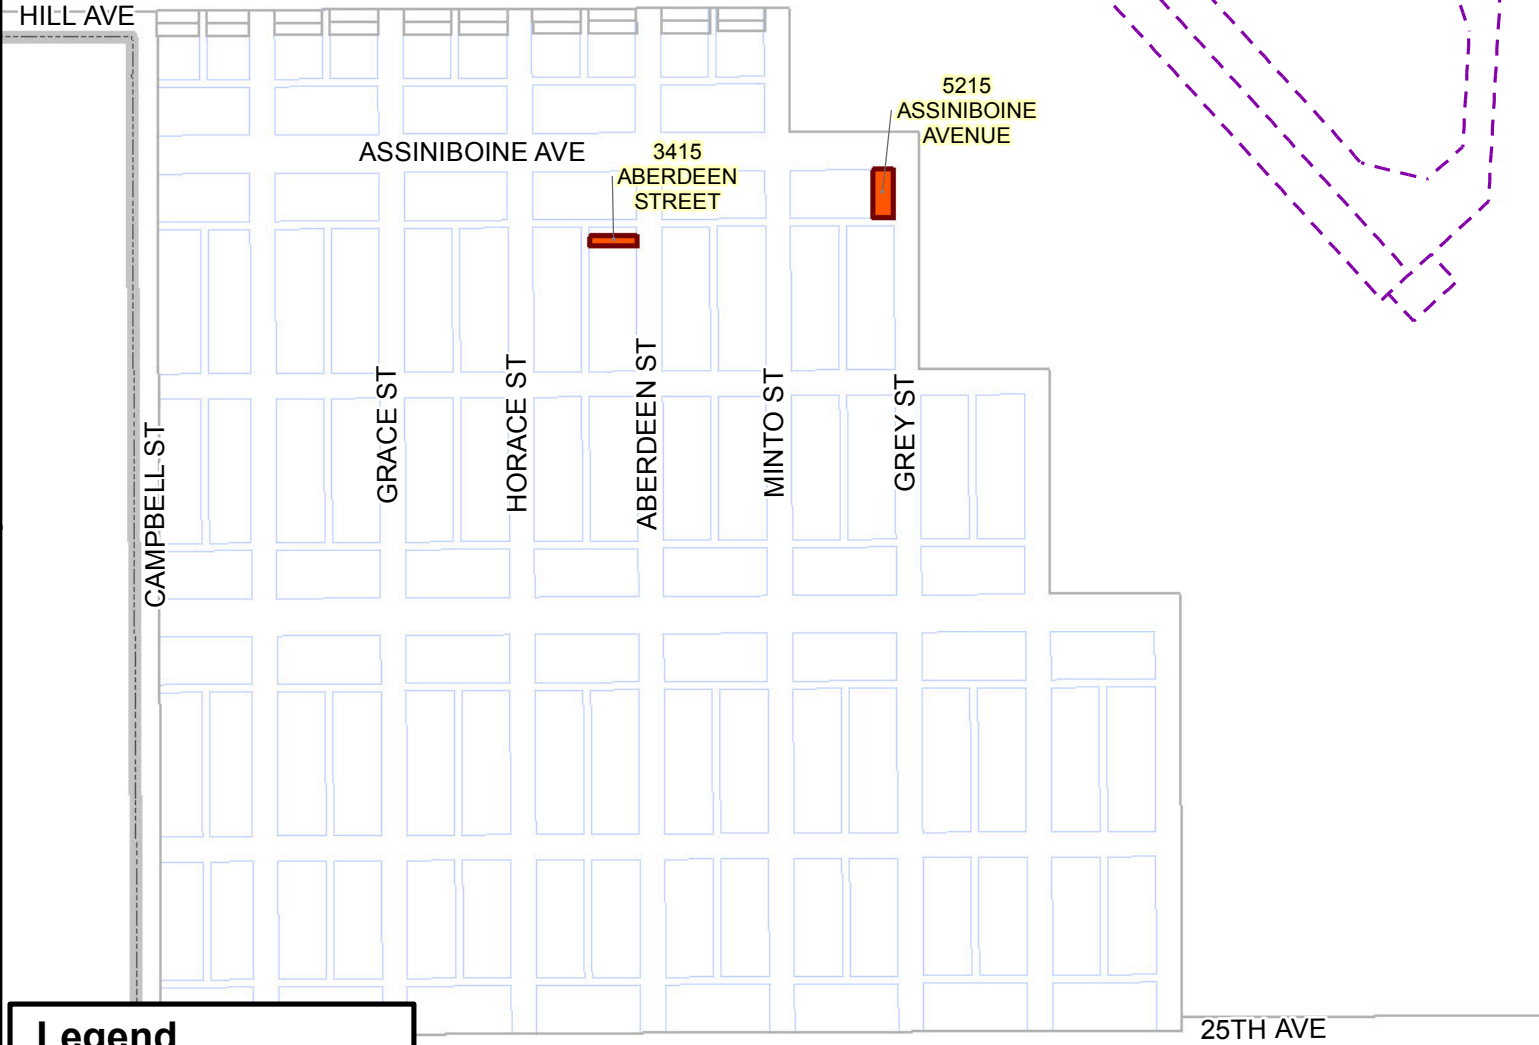

# Appendix A

**Legend**

- Airport Runway
- City Limits
- Subject Lots
- Lots Other
- Block Outline

N

**REGINA**  
Infinite Horizons

City of Regina

**1:6,000**

HARBOUR  
LANDING DR

CANUCK  
CRES

TUTOR WAY