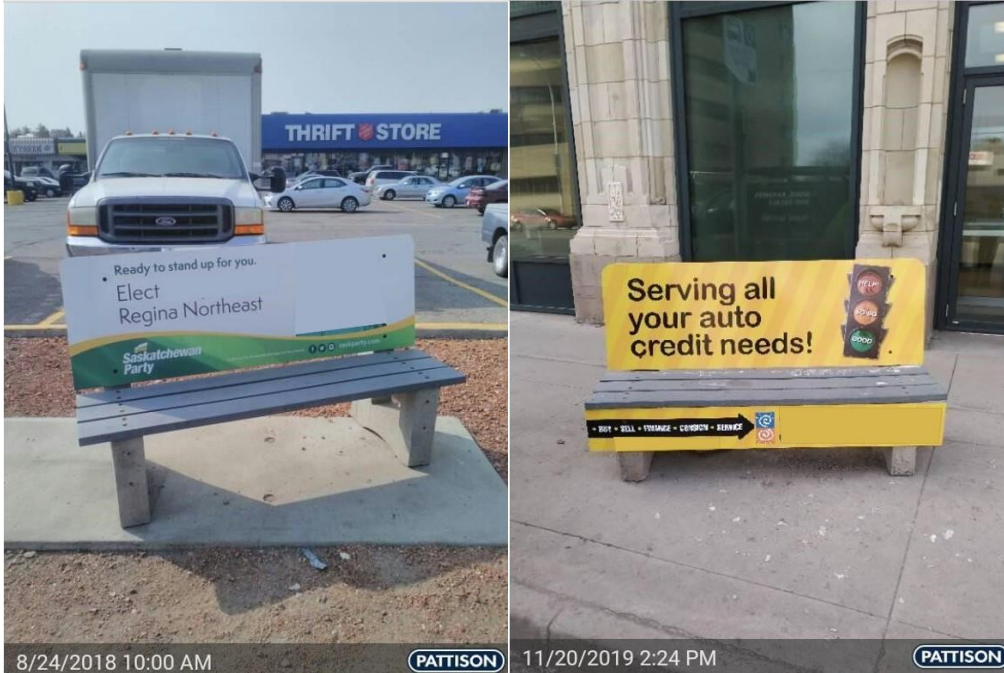

Appendix D: Transit Bench Types in Regina and Saskatoon

Figure 1: Pattison Benches in Regina With and Without Kickplate

Total Advertising Space:

Regular-sized bench – 72" x 24", or approximately 16.75 ft² (optional kickplate is 72" x 9.5", or 4.75 ft²)

Large-sized bench – 84" x 30", or approximately 22.25 ft²* (optional kickplate is 84" x 9.5", or 5.28 ft²)

Figure 2: Creative Outdoor Benches in Saskatoon

Total Advertising Space: 71" x 20.5", or approximately 10 ft²