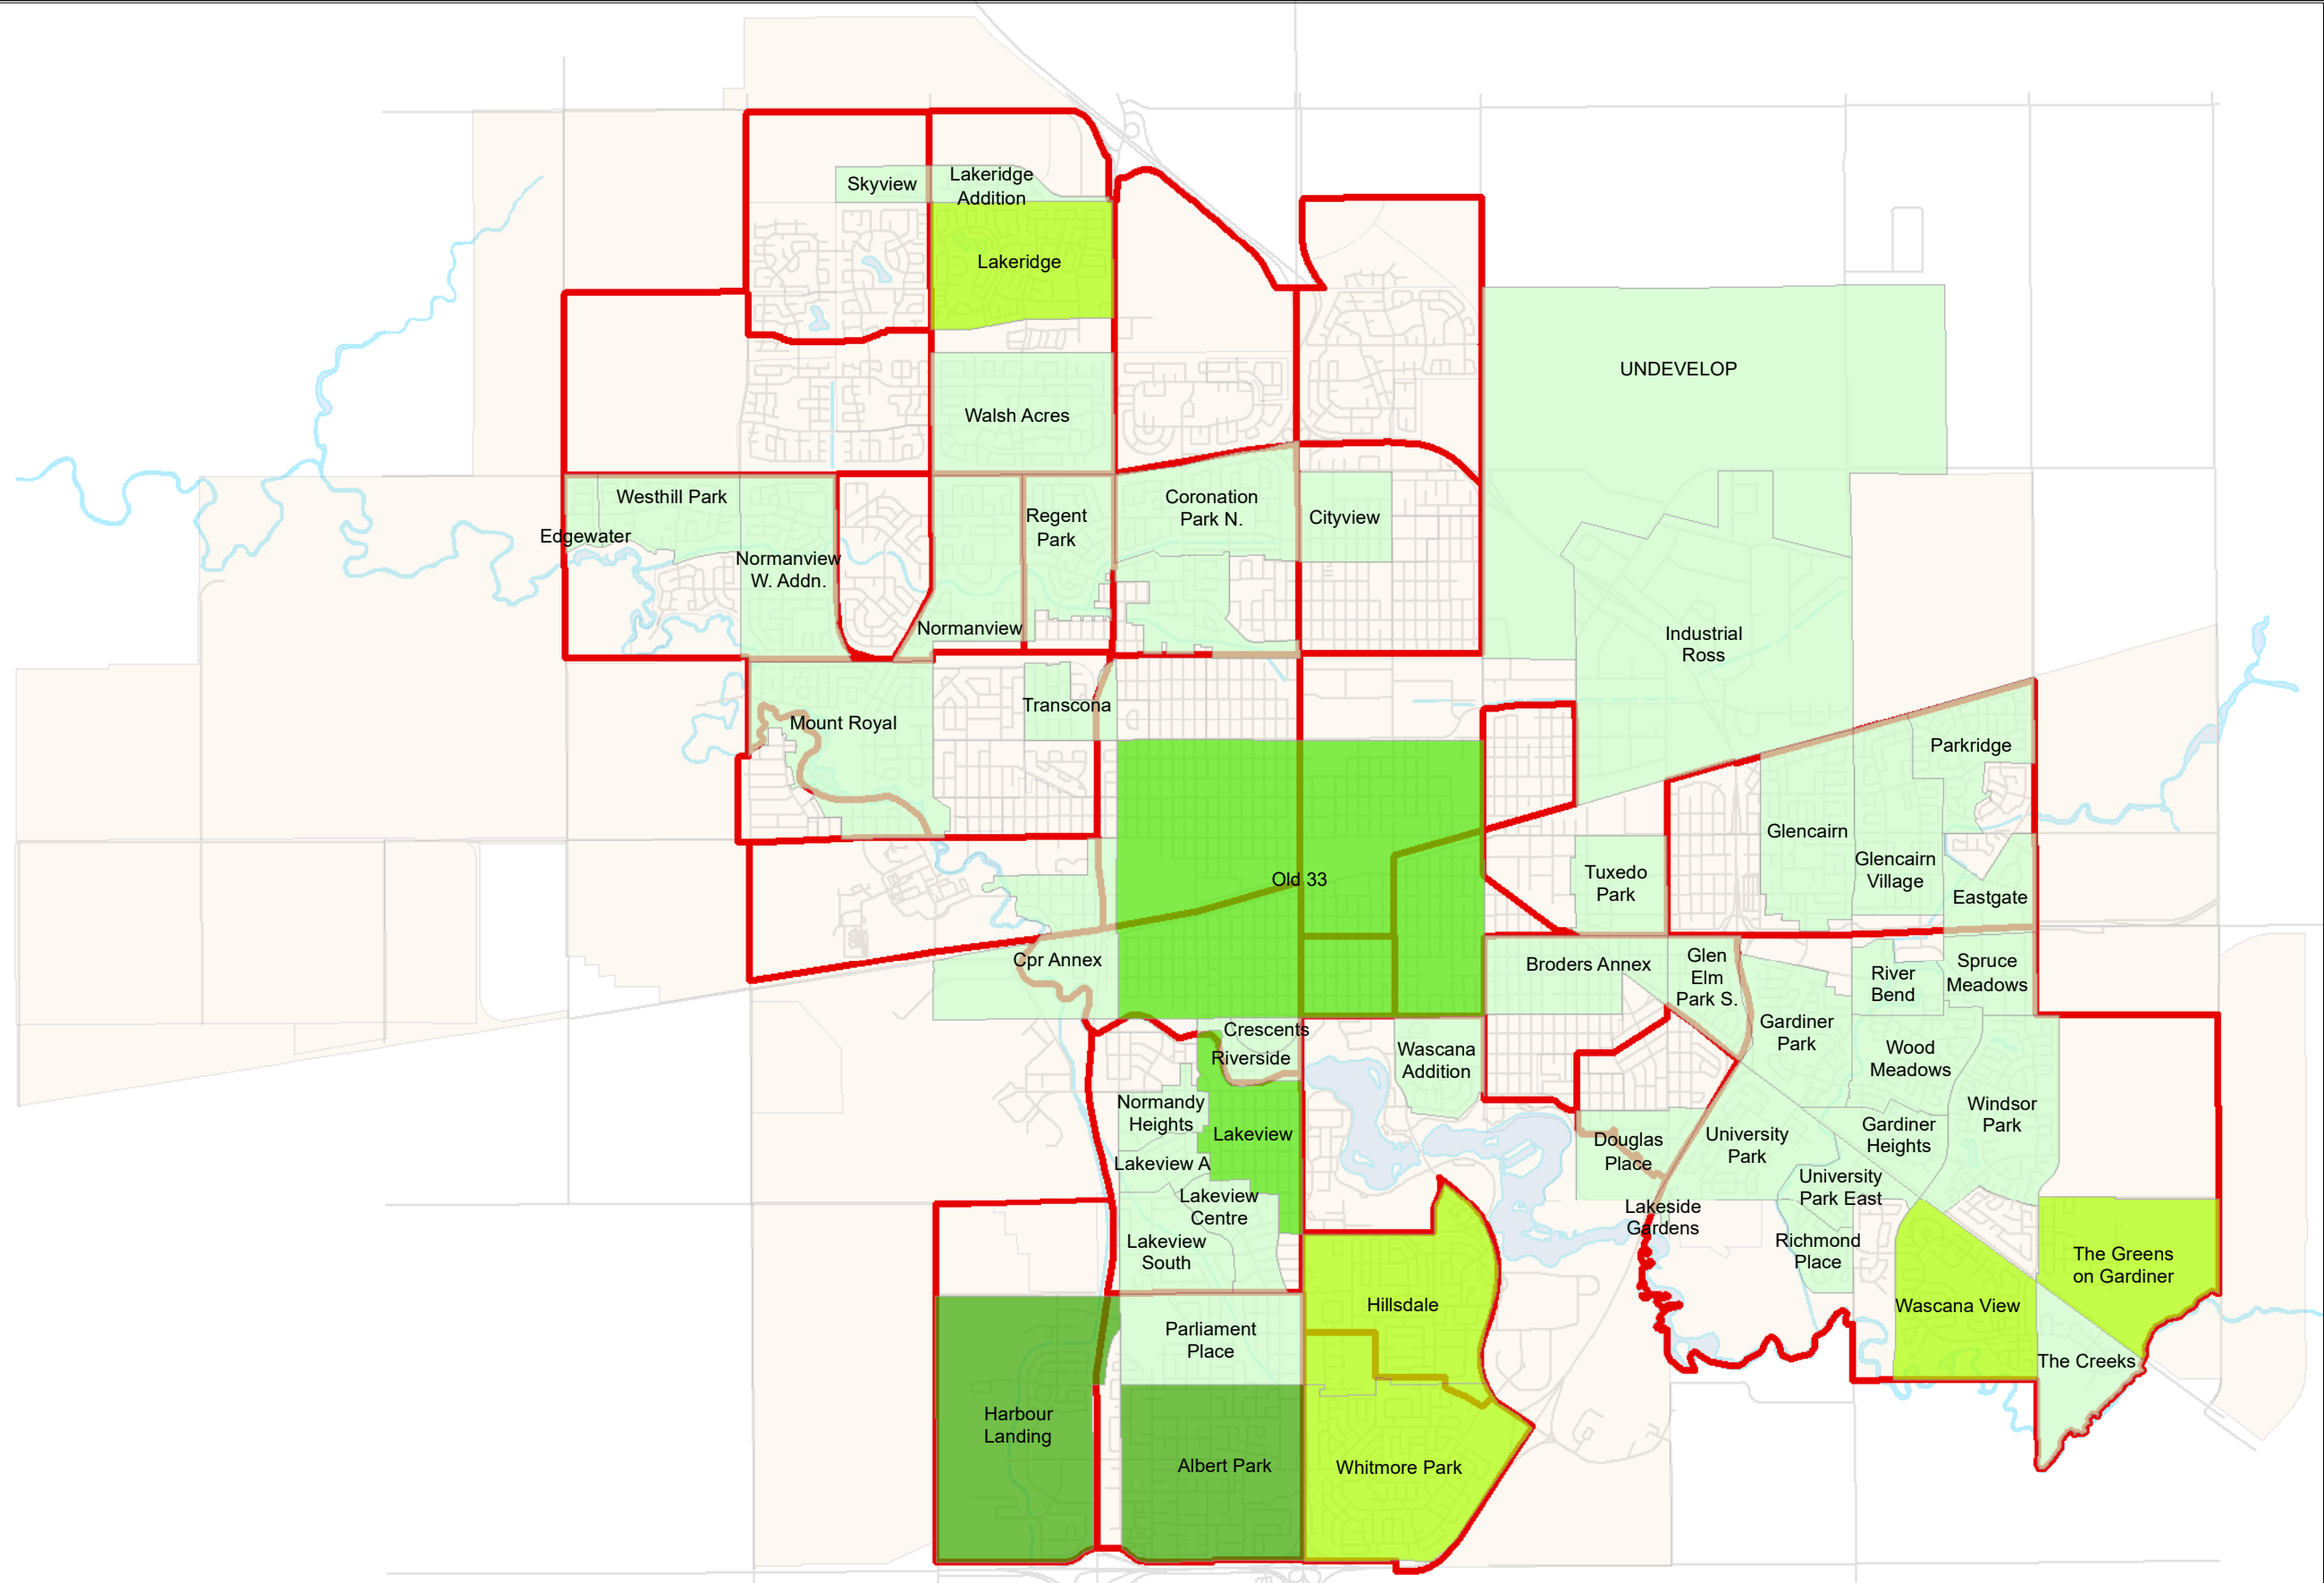

Cook House - Support	
Subdivision Name	Number of Response
Albert Park	22
Broders Annex	1
Cityview	1
Coronation Park N.	2
Cpr Annex	1
Crescents	1
Douglas Place	1
Eastgate	1
Edgewater	1
Gardiner Heights	2
Gardiner Park	4
Glen Elm Park S.	1
Glencairn	1
Glencairn Village	1
Harbour Landing	21
Hillsdale	6
Industrial Ross	3
Lakeridge	5
Lakeridge Addition	1
Lakeside Gardens	1
Lakeview	17
Lakeview A	2
Lakeview Centre	2
Lakeview South	2
Mount Royal	1
Normandy Heights	1
Normanview	1
Normanview W. Addn.	1
Old 33	14
Parkridge	2
Parliament Place	3
Regent Park	2
Richmond Place	2
River Bend	1
Riverside	1
Skyview	1
Spruce Meadows	1
The Creeks	2
The Greens on Gardiner	6
Transcona	2
Tuxedo Park	1
UNDEVELOP	1
University Park	3
University Park East	1
Walsh Acres	1
Wascana Addition	3
Wascana View	9
Westhill Park	1
Whitmore Park	8
Windsor Park	3
Wood Meadows	2

LEGEND

 1 - 5	 11 - 20		Roads
 6 - 10	 21 - 22		Water Body
 Subdivision with No Data			

COOK HOUSE SUPPORTED

Sustainable Infrastructure

City of Regina

LOCATION MAP