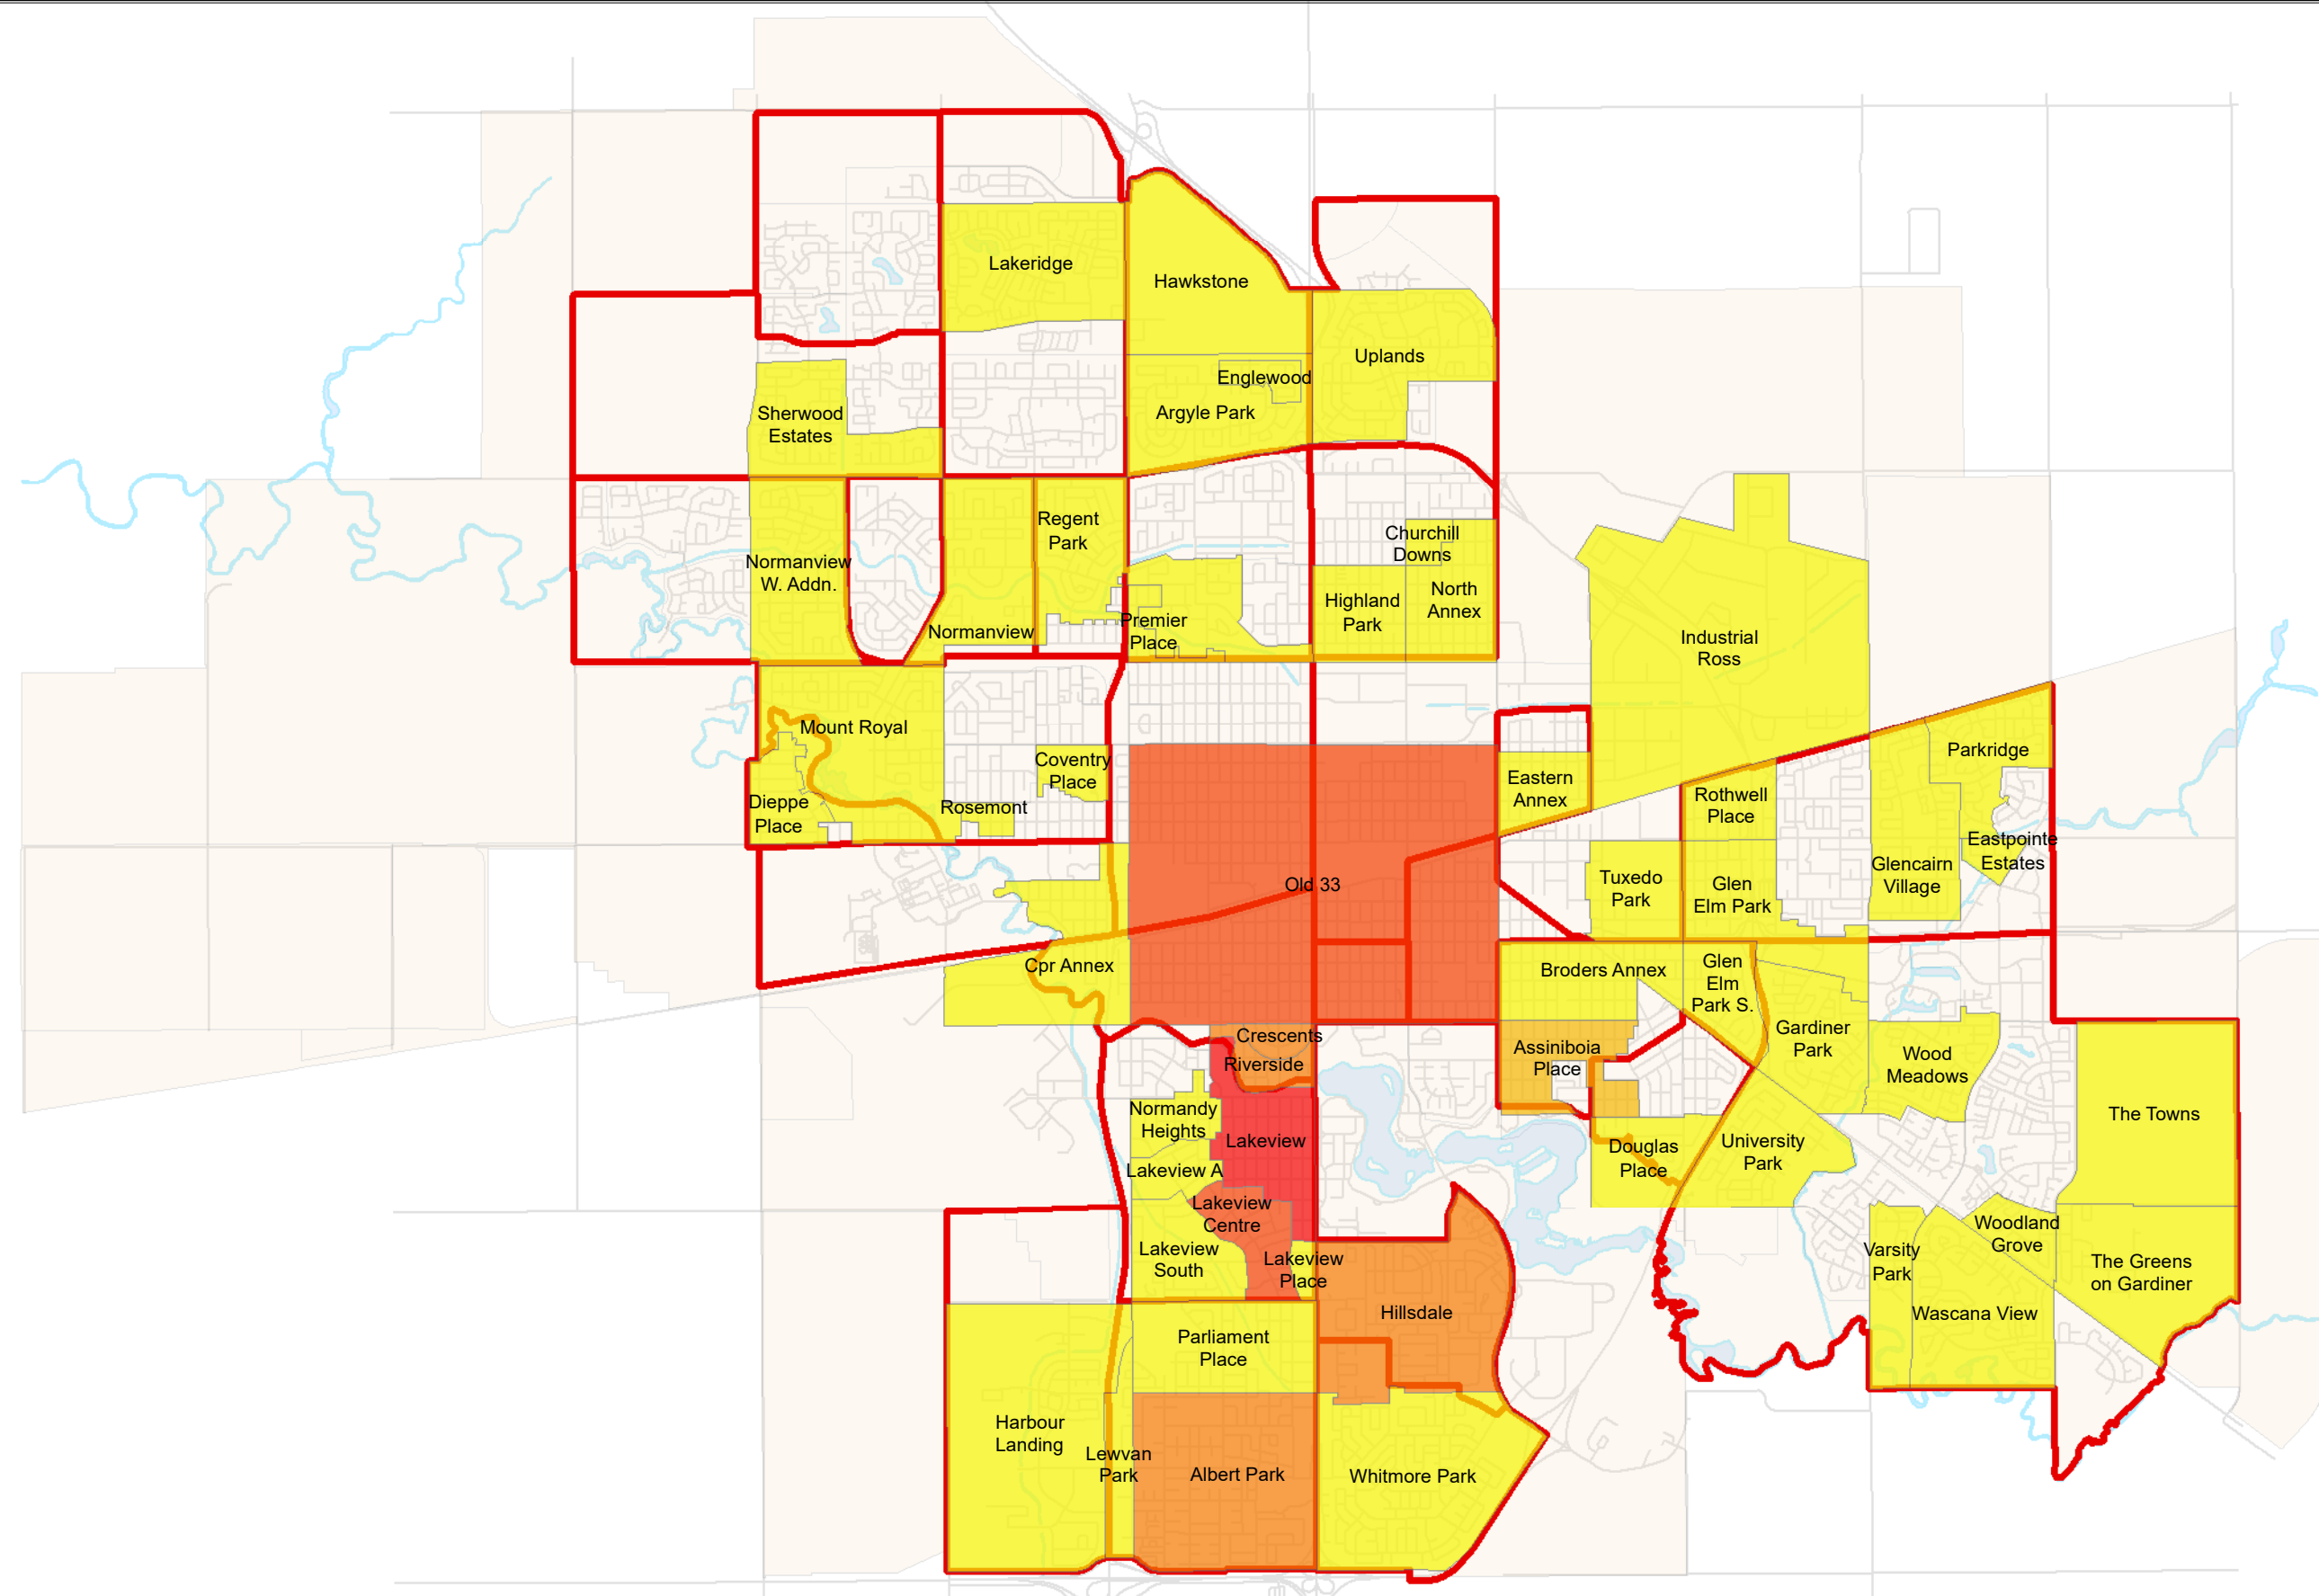

Cook House - Completely Opposed	
Subdivision Name	Number of Response
Albert Park	14
Argyle Park	1
Assiniboia Place	6
Broders Annex	3
Churchill Downs	1
Coventry Place	1
Cpr Annex	1
Crescents	14
Dieppe Place	1
Douglas Place	2
Eastern Annex	3
Eastpointe Estates	1
Englewood	1
Gardiner Park	4
Glen Elm Park	1
Glen Elm Park S.	4
Glencairn Village	1
Harbour Landing	4
Hawkstone	1
Highland Park	1
Hillsdale	11
Industrial Ross	1
Lakeridge	1
Lakeview	187
Lakeview A	4
Lakeview Centre	25
Lakeview Place	1
Lakeview South	3
Lewvan Park	1
Mount Royal	1
Normandy Heights	3
Normanview	1
Normanview W. Addn.	2
North Annex	1
Old 33	31
Parkridge	2
Parliament Place	4
Premier Place	1
Regent Park	1
Riverside	12
Rosemont	1
Rothwell Place	1
Sherwood Estates	1
The Greens on Gardiner	1
The Towns	1
Tuxedo Park	1
University Park	1
Uplands	2
Varsity Park	1
Wascana View	3
Whitmore Park	5
Wood Meadows	3
Woodland Grove	1

LEGEND

 1 - 5	 21 - 50	 Roads
 6 - 10	 51 - 187	 Water Body
 11 - 20	 Subdivision with No Data	

LOCATION MAP

COOK HOUSE COMPLETELY OPPOSED

Sustainable Infrastructure

City of Regina | **REGINA**
Infinite Horizons