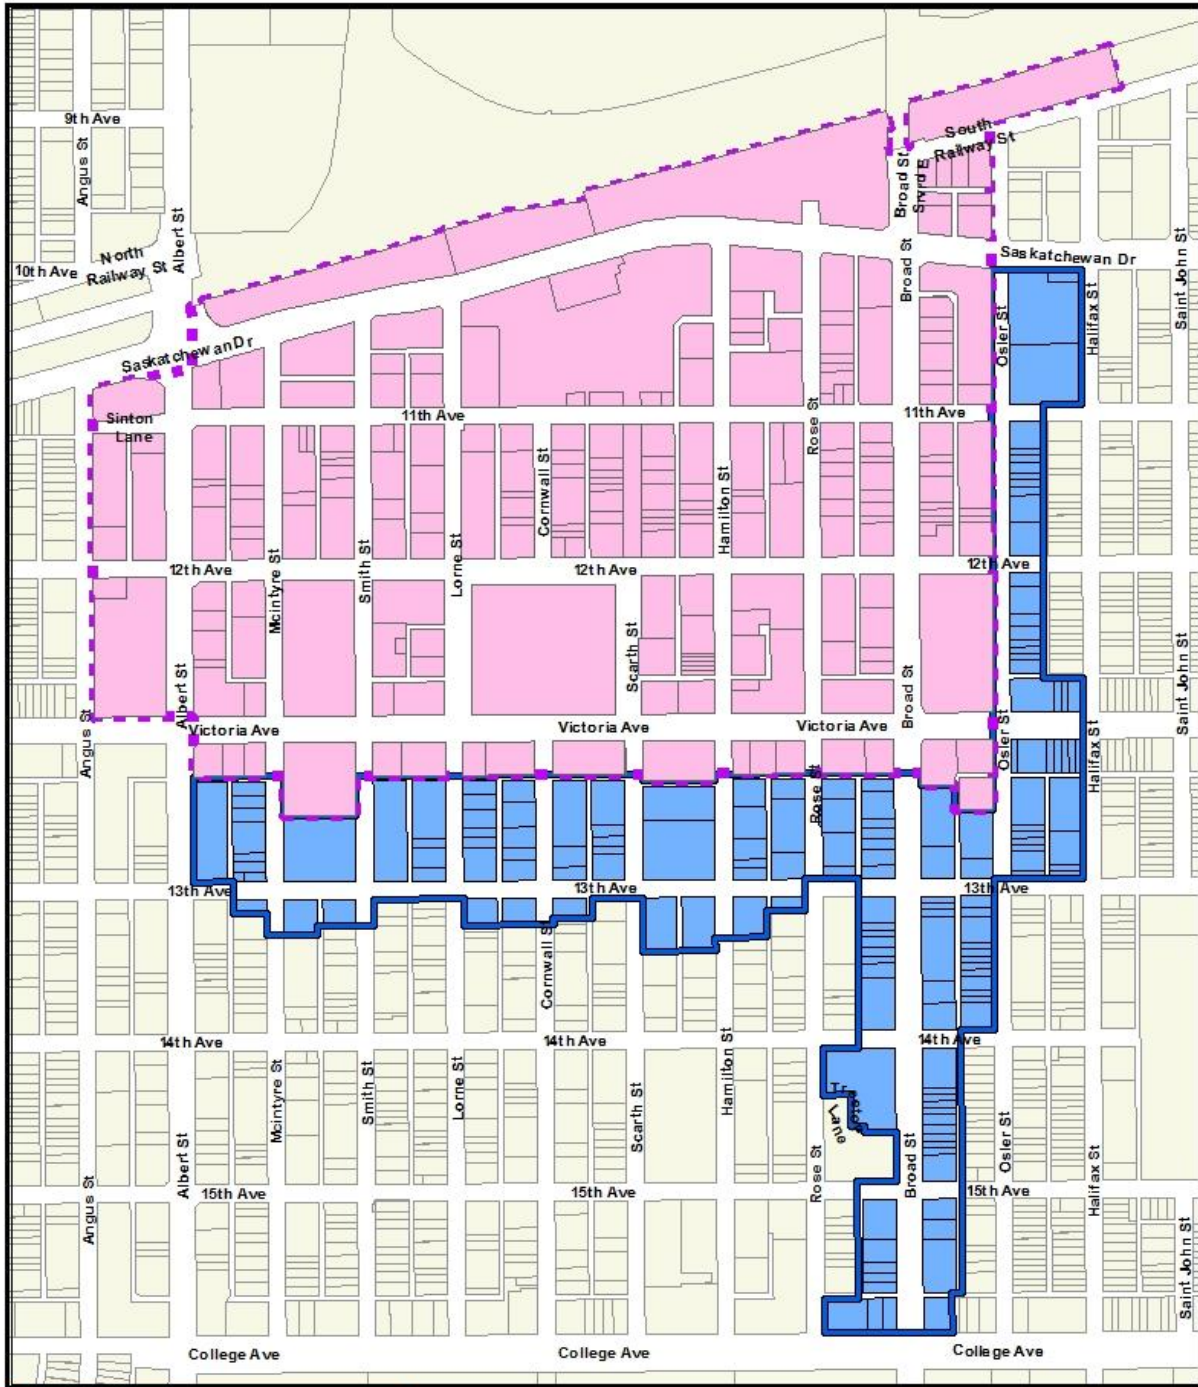

APPENDIX A: Regina Downtown Business Improvement District Expansion Area

LEGEND

- Current Boundary
- Proposed Boundary
- Lots Other

REGINA DOWNTOWN
BID EXPANSION

Planning Department
Neighbourhood Planning Branch

— LOCATION MAP