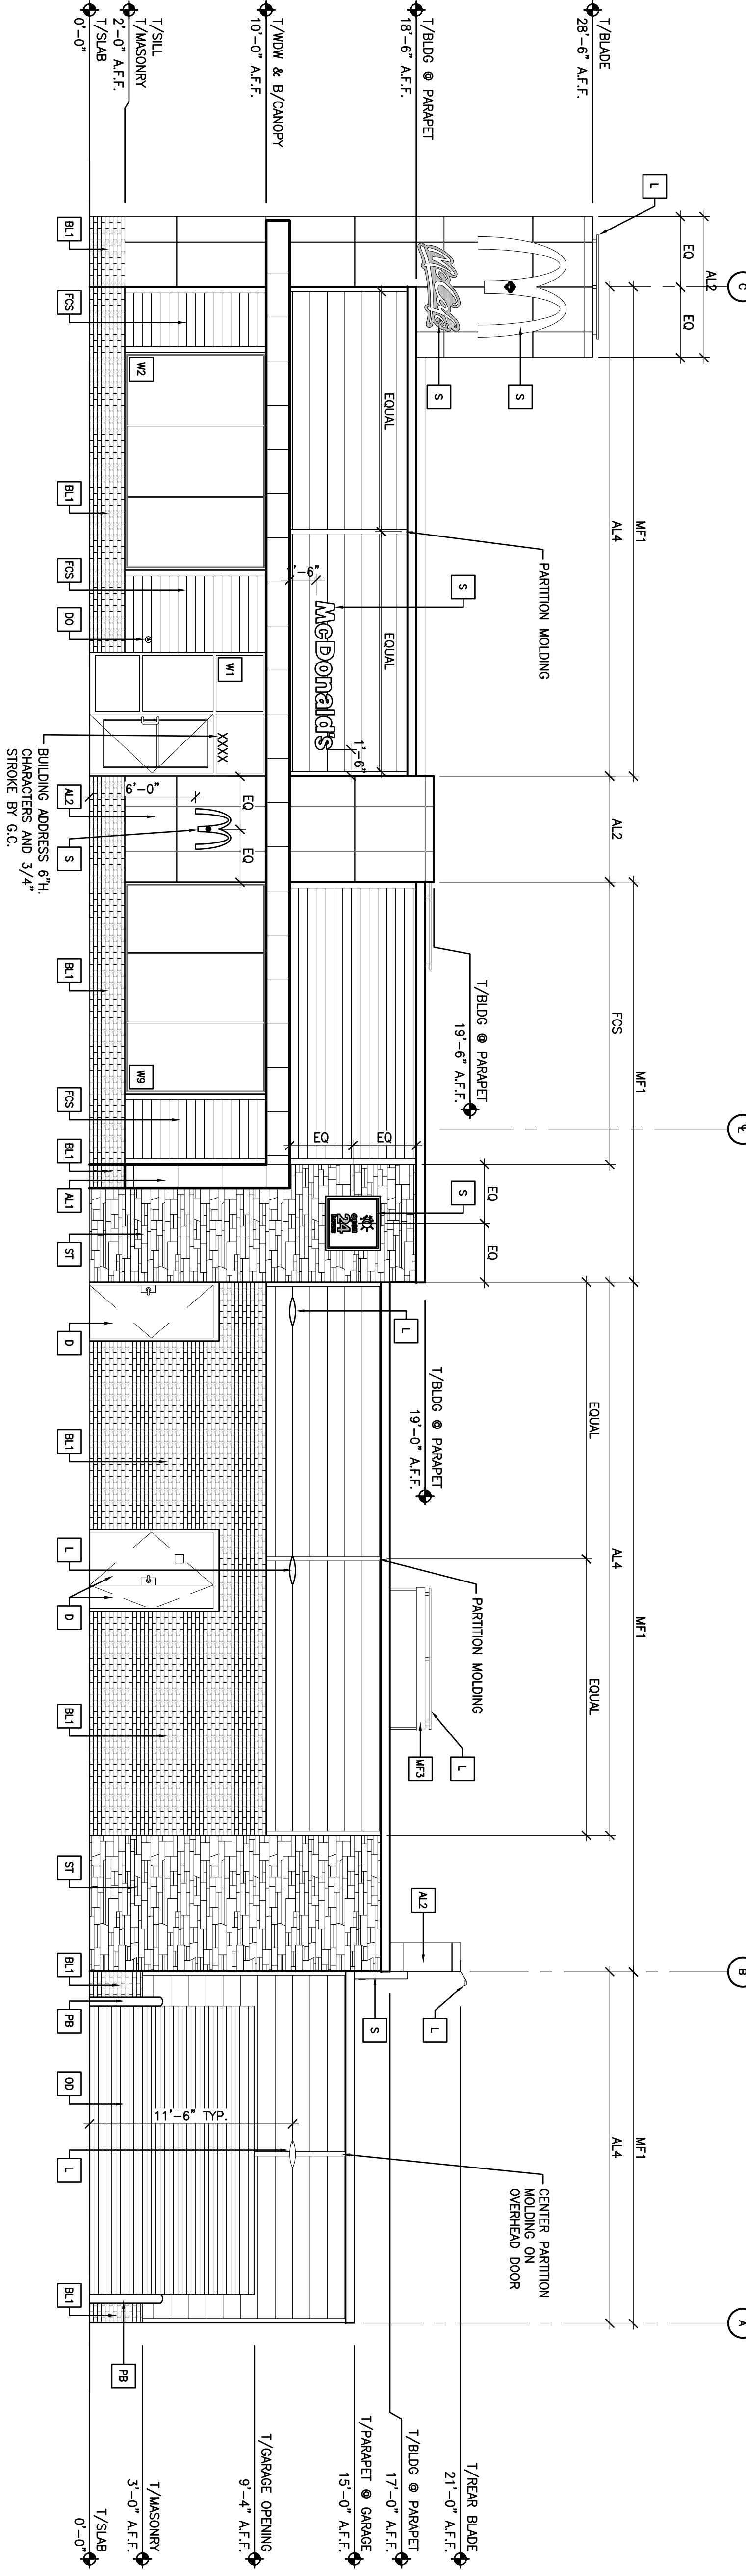

1 FRONT ELEVATION
SCALE: 3/16" = 1'-0"

2 NON-DRIVE THRU ELEVATION
SCALE: 3/16" = 1'-0"

1. **KEY NOTES**
2. AL1 AOM METAL PANEL SYSTEM C2000 - COLOUR MATCH ALPOLIC MFR. "BNT-WHITE"
   - AL2 AOM METAL PANEL SYSTEM C2000 - COLOUR MATCH ALPOLIC MFR. "IRON-RED"
   - AL3 AOM METAL PANEL SYSTEM C2000 - COLOUR MATCH ALPOLIC MFR. "W3-GREY"
   - AL4 VONEST AD-300 METAL PANEL SYSTEM - COLOUR MATCH ALPOLIC MFR. "W3-GREY"
   - AL5 VONEST AD-300 METAL PANEL SYSTEM - COLOUR MATCH ALPOLIC MFR. "BNT-WHITE"
   - AD PREFINISHED ANODIZED ALUMINIUM OPEN FACE METAL DOWNSPOUT AND SCUPPER W/ DE-CINGING HEAT CABLE - SEE ELECTRICAL
   - BL1 COUNTY MATERIALS - COLOUR "GALAXY" WITH DOVER GREY EPOXY INSULATED HOLLOW METAL DOOR - PAINT TO MATCH COLOR OF ADJACENT MATERIAL
   - BO AUTOMATIC DOOR OPERATOR - MOUNTING HEIGHTS & LOCATION PER LOCAL CODES
   - FB CO. FILL BOX
   - FB JAMES HARVEY FIBER CEMENT HORIZONTAL LAP SIDING (WOOD GRAIN TEXTURE - 6 EXPOSURE) - PAINT DULUX "CHESTNUT BROWN WGD-57"
   - GP GREASE INTERCEPTOR POAT - SEE 1/7590
   - L LIGHT FIXTURE - SEE ELECTRICAL
   - MF1 METAL FASQA COLOUR "CHARCOAL GREY"
   - MF2 METAL FASQA COLOUR TO MATCH VONEST METAL PANEL SYSTEM "RON-RED"
   - MF3 METAL FASQA COLOUR TO MATCH VONEST METAL PANEL SYSTEM "BNT-WHITE"
   - ML PREFINISHED MECHANICAL LOUVER - COLOUR TO MATCH ADJACENT METAL PANEL - "W3-GREY"
   - OO INSULATED OVERHEAD DOOR - PAL 7042 FINISH
   - OO STEEL PIPE BOLLARD W/ SUREGUARD BOLLARD SHIELD - SEE (RMC) CON. COLLECTOR
   - PT "VENTURE WPT" SITE DETAILS
   - ST STONE - BORAL - HENW STONE - SPAN
   - WK EXTERIOR WINDOW ASSEMBLY - SEE SHEET A800

1. **METAL PANEL NOTES:**
2. GC TO PROVIDE METAL PANEL SYSTEM SHOP DRAWINGS TO THE ARCHITECT FOR REVIEW AND APPROVAL PRIOR TO MANUFACTURING.
   - ALL DIMENSIONS SHOWN ON THIS SHEET ARE ACTUAL PANEL DIMENSIONS; ALL DIMENSIONS ARE EXTERIOR DIMENSIONS UNLESS OTHERWISE NOTED.
   - DIMENSIONS DO NOT ACCOUNT FOR ANY REQUIRED SPACES AND/OR TOLERANCES REQUIRED FOR FRAMING ELEMENTS.
   - ALL PANEL CORNERS ARE BENT AT 90 DEGREES UNLESS OTHERWISE SHOWN ON THESE DRAWINGS; NO SITE BENDING ALLOWED.
   - PROVIDE MINIMUM 4" RETURN ON ALL CANOPY PANELS.
   - ALL PANELS AND SHEET METAL TO BE FABRICATED ONLY AFTER FIELD DIMENSIONS HAVE BEEN VERIFIED BY CONTRACTOR.
   - GC TO ENSURE THAT ALL FRAMING DIMENSIONS SHOWN ON ISSUED FOR TENDER DRAWINGS ARE MAINTAINED ON SITE.
   - REFER TO MCDONALD'S ALUMINIUM COMPOSITE METAL (ACM) PANEL SPECIFICATION.
   - ALL SPACING BETWEEN CONSECUTIVE METAL PANELS TO BE 1/2"; MINIMUM SPACING BETWEEN METAL PANELS AND ADJACENT FINISHES IS 1/2".
   - REFER TO STANDARD DETAILS ON DRAWINGS A300 - A311.
   - DRAWINGS WERE PREPARED WITH THE INTENT OF STANDARD PANEL SIZES BEING UTILIZED; SITE ADJUSTMENT OF STANDARD PANELS REQUIRED EXPLOIT PERMISSION OF DESIGN TEAM AND NATIONAL DESIGN; SUCH ALTERATIONS MAY INDICATE PROBLEMS WITH FRAMING ELEMENTS.

A200

DRAWN BY: KW
CHECKED BY: GJ
JOB NO.: 19077

DATE ISSUED: 7/16/19
ISSUE FOR FOUNDATION PERM: 7/16/19
DP ISSUE: 7/16/19

PREPARED FOR:
McDonald's Restaurants of Canada Limited

McDONALD'S RESTAURANT
NEW FREESTANDING BUILDING - R2.8-80
EVRAZ PLACE
REGINA, SK
EXTERIOR ELEVATIONS