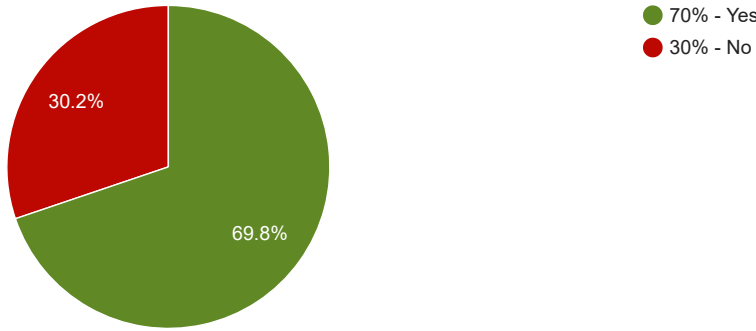

2. Have you ever used a ridesharing service such as Uber, Lyft or TappCar in another city?

n=2477

3. If you have used a rideshare service in another city, how was your personal experience in terms of the following:

Sub-questions	Resp.	% of responses	avg	med	SD
Quick arrival time when I used their App	1703	3 20 75	4.68	5	0.65
Cleanliness of vehicle	1704	3 23 73	4.67	5	0.62
Customer service I received	1704	3 24 70	4.62	5	0.69
Vehicle safety	1704	4 26 68	4.6	5	0.68
Cost of my trip	1704	4 24 69	4.6	5	0.72
Perceptions of personal safety	1703	6 29 63	4.52	5	0.75

Average: 4.61 — Median: 5 — Standard Deviation: 0.69

1. Very Poor
2. Poor
3. Neutral
4. Good
5. Very Good