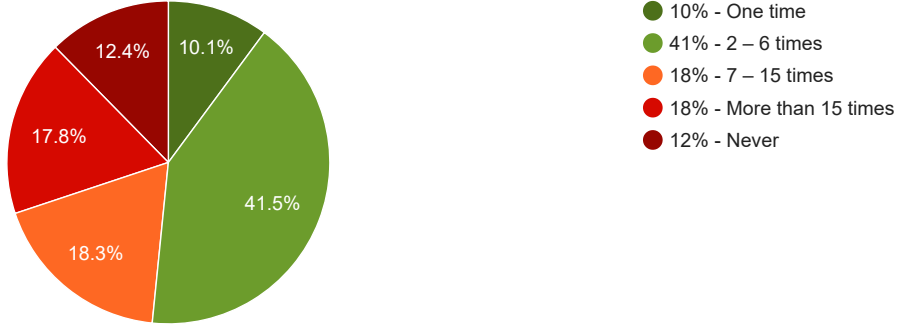

Rideshare

Status:	Closed	Partial completes:	160 (6.5%)
Start date:	2018-05-31	Screened out:	0 (0%)
End date:	2018-06-11	Reached end:	2,318 (93.5%)
Live:	12 days	Total responded:	2,478
Questions:	9		

1. In the last year, how frequently have you used taxi services in Regina?