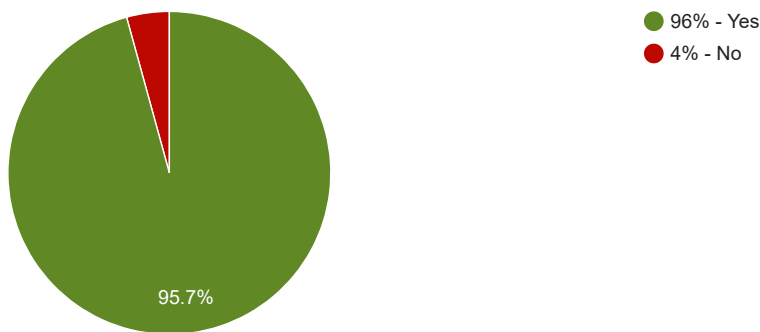

7. For ridesharing companies to operate, the City of Regina must put in place licensing regulations on various elements, some of which are identified below. To what extent are the following considerations important to you for potential ride sharing operators

Sub-questions	Resp.	% of responses	avg	med	SD
Predictability of fares - knowing how much it will cost beforehand	2315		4.57	5	0.75
Availability of service in peak periods	2314		4.54	5	0.8
Vehicle safety	2316		4.53	5	0.73
Background checks for drivers	2311		4.43	5	0.9
Having more transportation options and choices	2314		4.36	5	1.01
Drivers being treated fairly	2313		4.29	5	0.9
Cleanliness of vehicle	2314		4.24	4	0.81
Licensing of drivers	2314		4.09	4	1.14
Accessibility for seniors and people with disabilities	2312		3.86	4	1.18

Average: 4.32 — Median: 5 — Standard Deviation: 0.95

1. Not important
2. Slightly important
3. Neither important nor unimportant
4. Important
5. Very Important

8. Do you live in Regina?