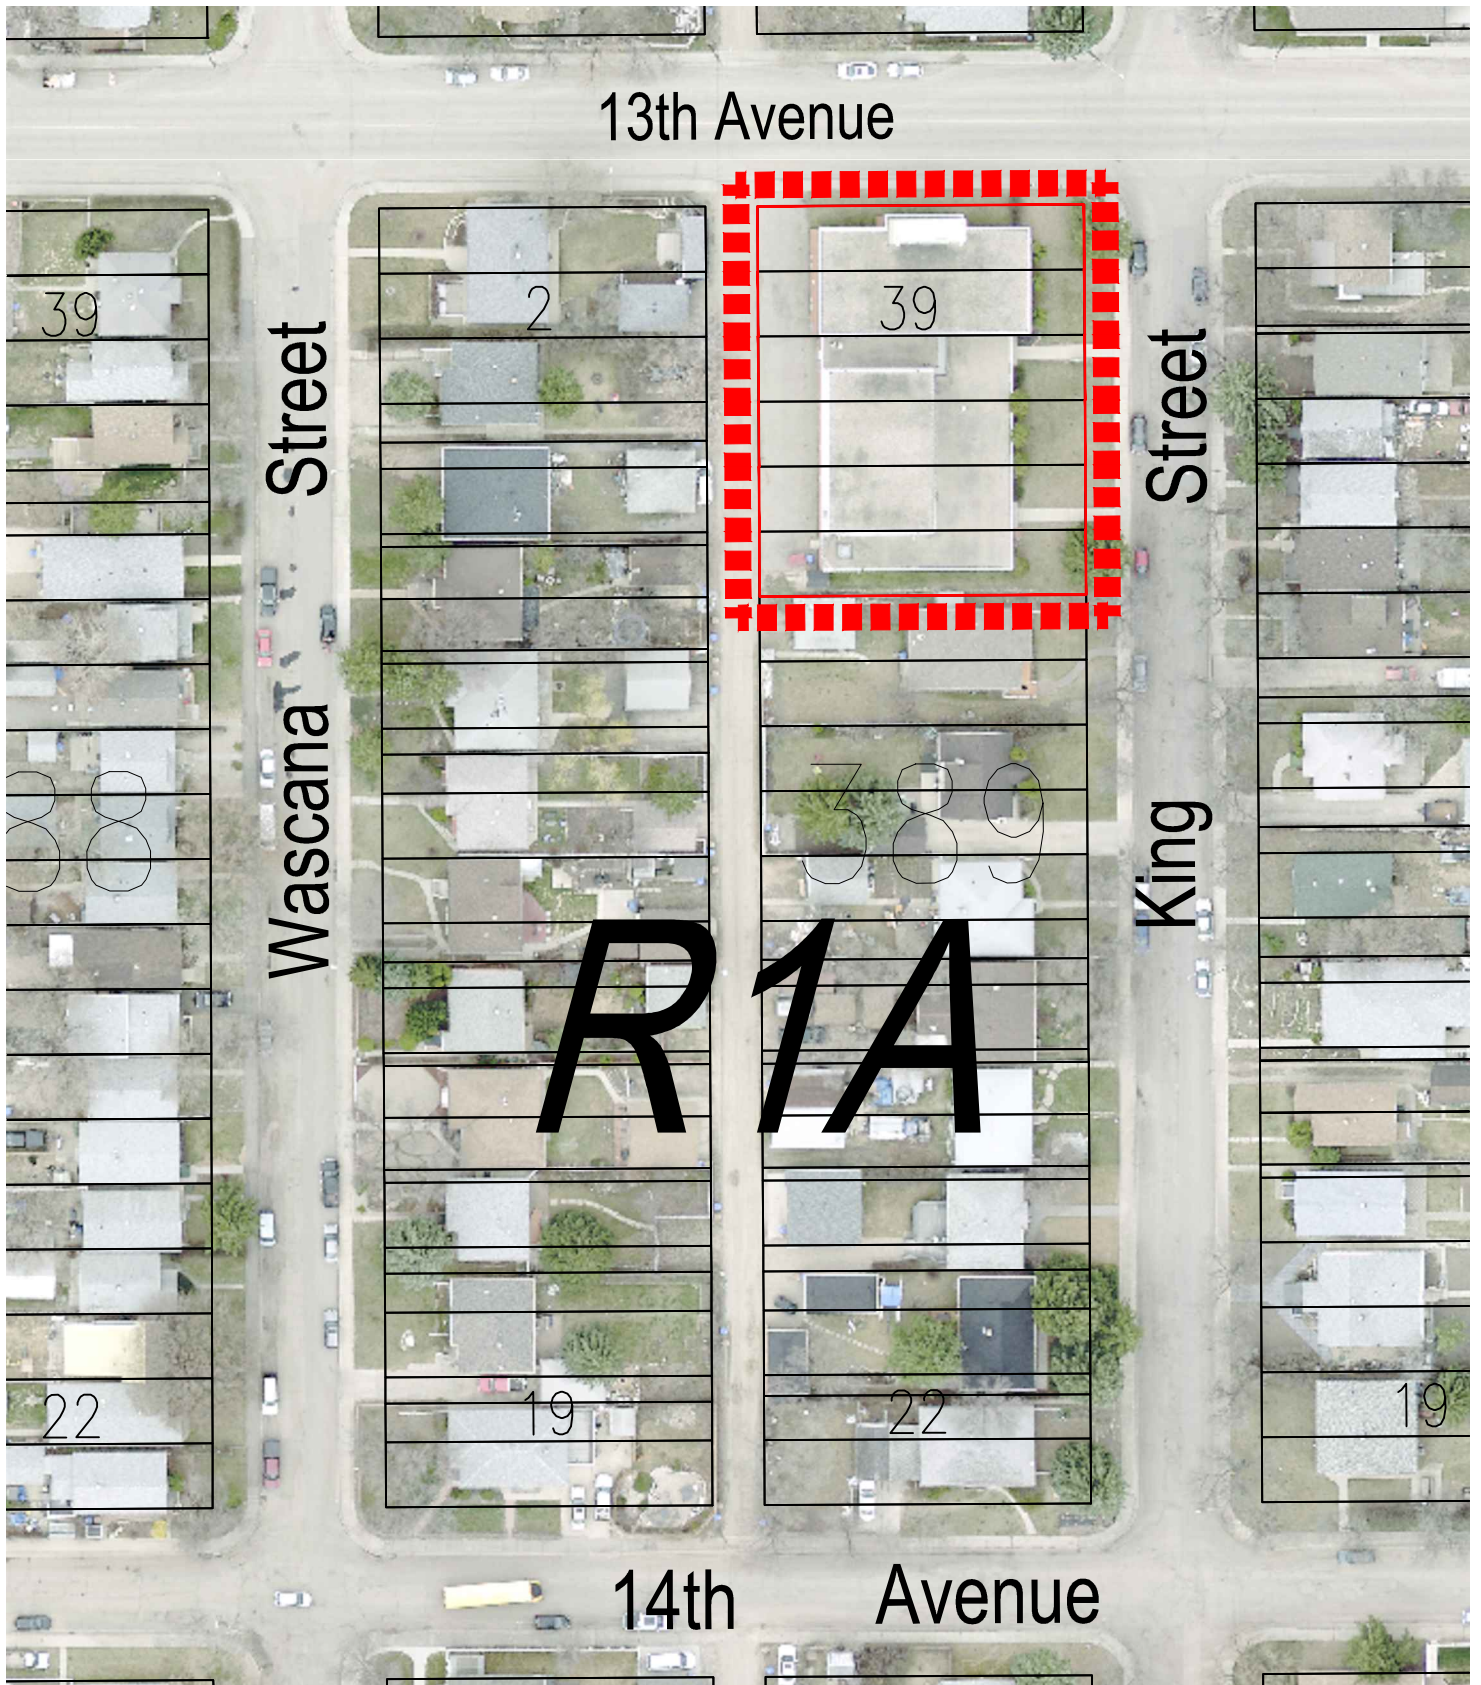

13th Avenue

Wascana Street

King Street

R 1A

Date of Photography : 2016

Subject Property

Project 18-DU-14

Civic Address/Subdivision

2110 King Street