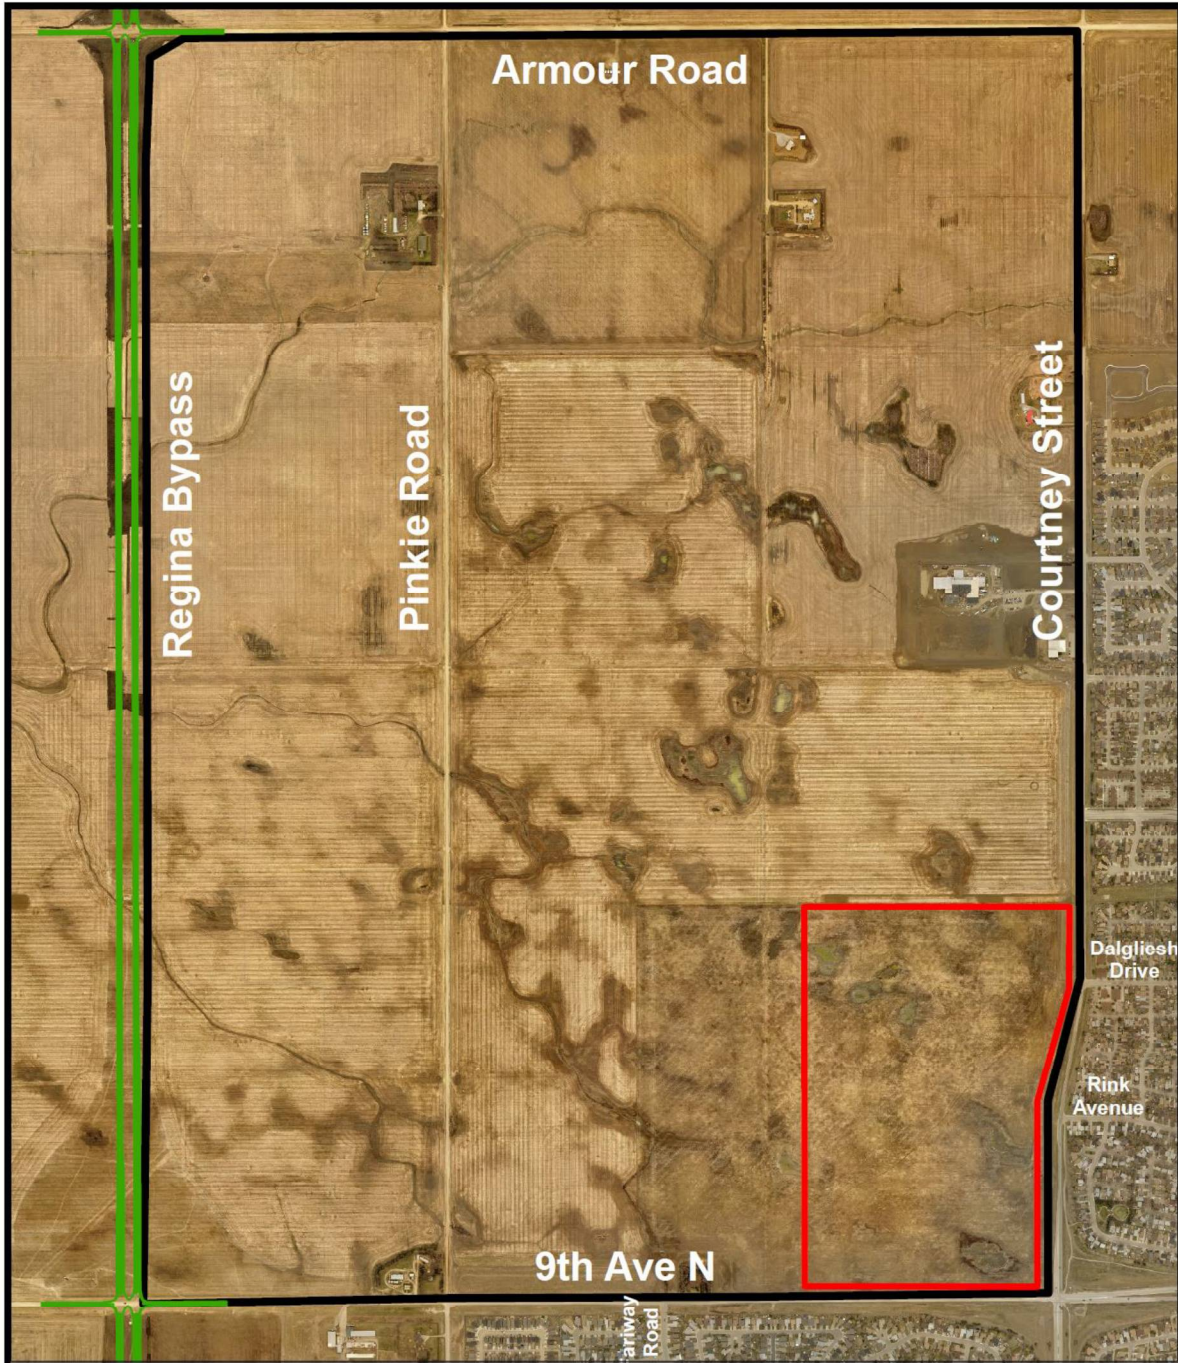

Coopertown Concept Plan – Location Context 1

LEGEND

- Coopertown Concept Plan Area
- Coopertown Neighbourhood Plan Area

LOCATION MAP

COOPERTOWN
CONCEPT PLAN
AREA

Planning Department

City of Regina