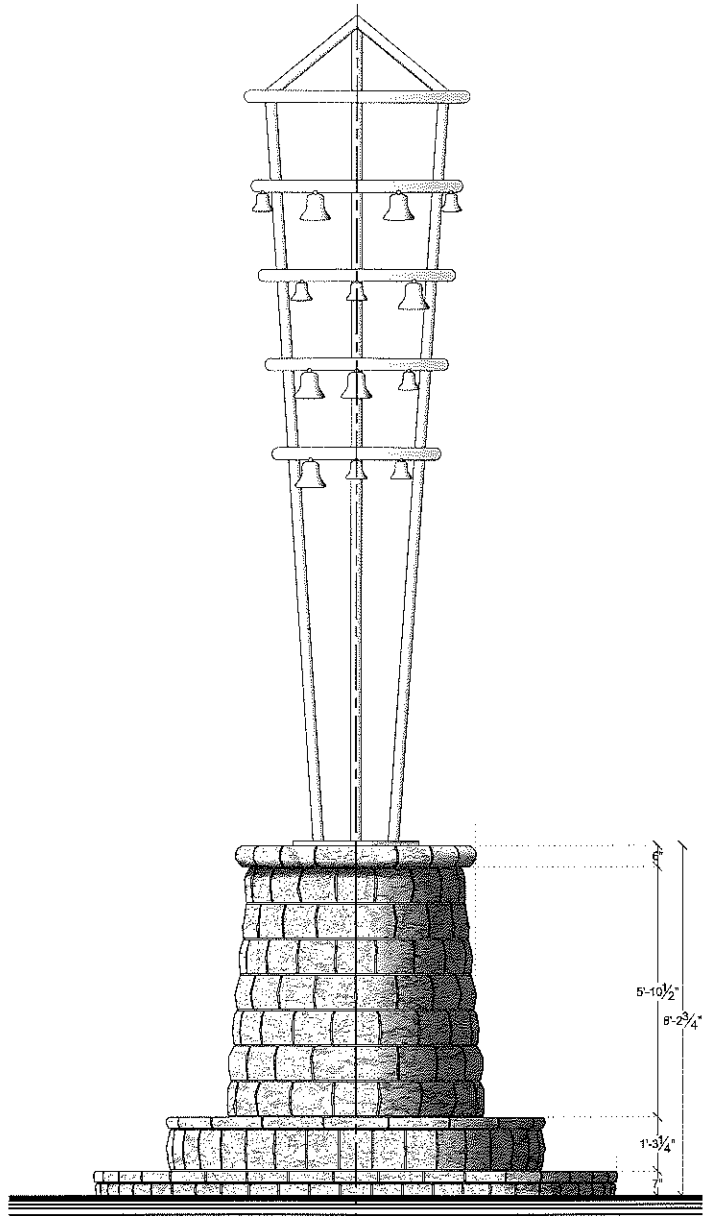

**GLOCKENSPIEL
PROPOSED DESIGN**